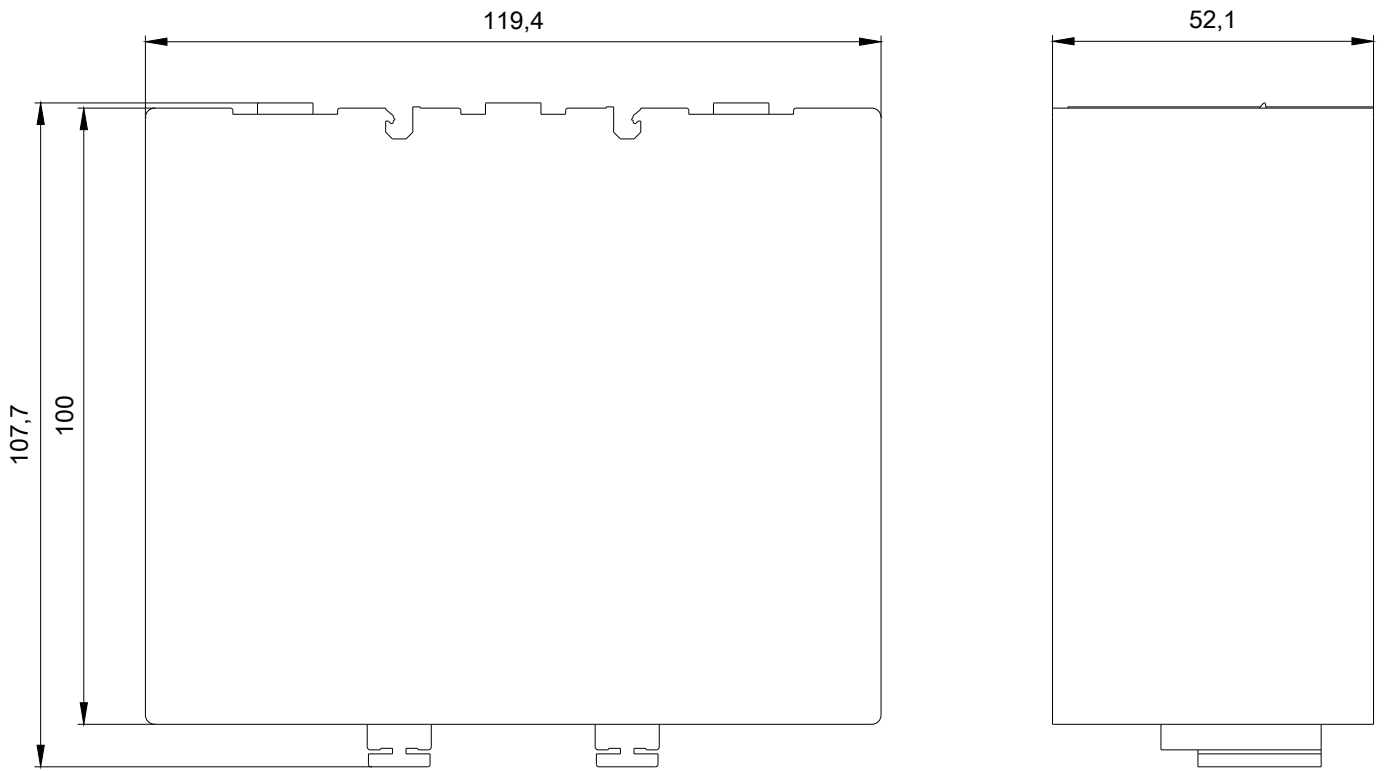

last modified:

01/16/2020